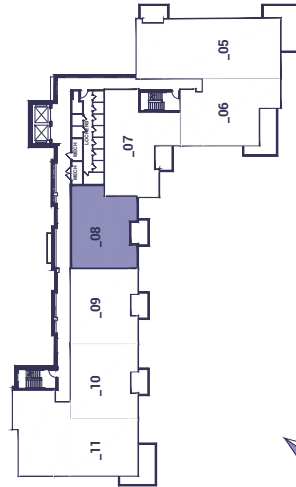

TREMONT ISLAND SUITE

TYPICAL FLOORS 3 THROUGH 5

2 BEDROOM + 2 BATH

SUITE AREA: 973 sq.ft.

OUTDOOR AREA: 86 sq.ft.

TOTAL AREA: 1059 sq.ft.