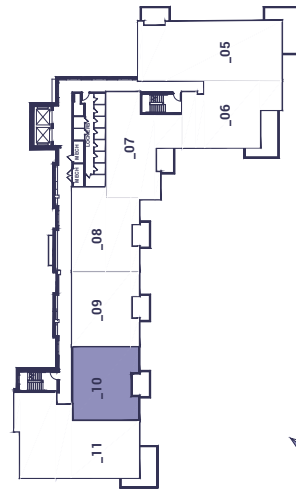

HEART ISLAND SUITE II

TYPICAL FLOORS 3 THROUGH 6

2 BEDROOM + 2 BATH
 SUITE AREA: 913 sq.ft.
 OUTDOOR AREA: 86 sq.ft.
 TOTAL AREA: 999 sq.ft.

Renderings, plans, specifications and stated dimensions are subject to change without notice at the discretion of the Vendor, E & OC. Actual usable floor space may vary from the stated floor area. JUNE 15, 2018