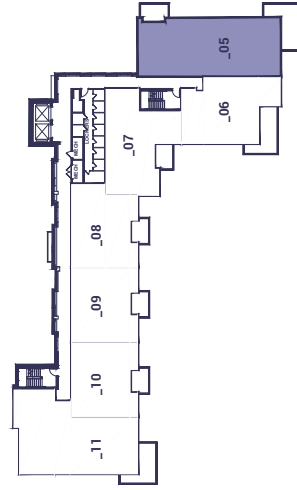

WOLFE ISLAND SUITE

TYPICAL FLOORS 3 THROUGH 6

3 BEDROOM + 3 BATH

SUITE AREA: 1547 sq.ft.

OUTDOOR AREA: 306 sq.ft.

TOTAL AREA: 1853 sq.ft.

F_05

Renderings, plans, specifications and stated dimensions are subject to change without notice at the discretion of the Vendor, E & OC. Actual usable floor space may vary from the stated floor area. JUNE 15, 2018