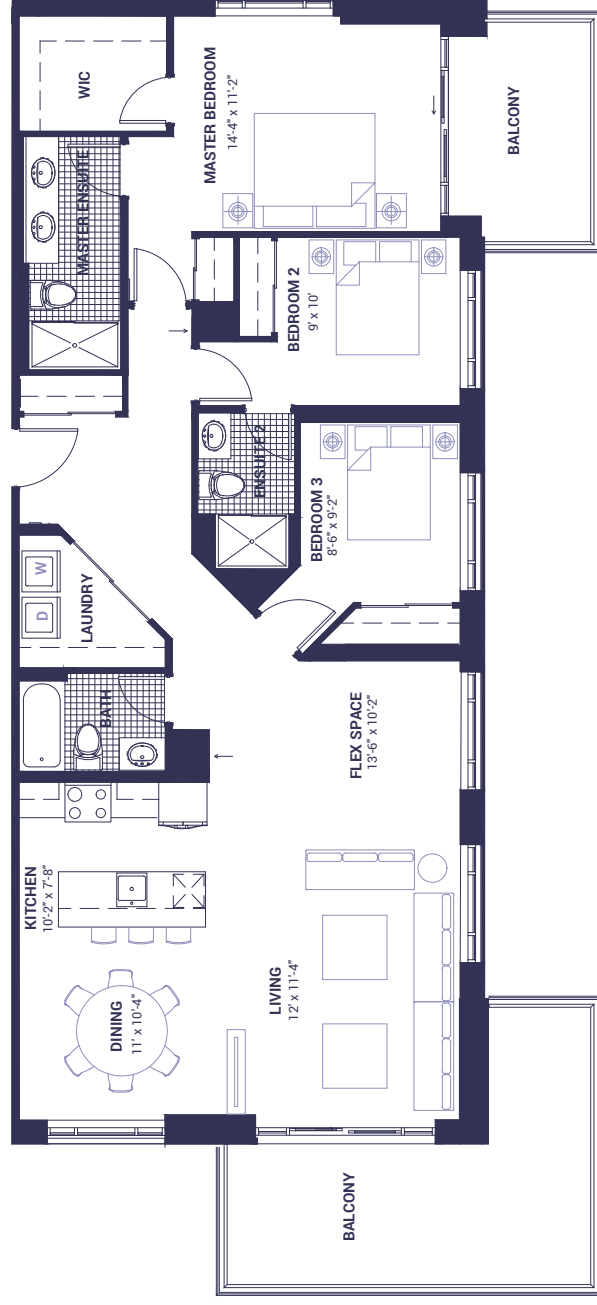

WOLFE ISLAND SUITE

TYPICAL FLOORS 3 THROUGH 6

3 BEDROOM + 3 BATH

SUITE AREA: 1547 sq.ft.

OUTDOOR AREA: 306 sq.ft.

TOTAL AREA: 1853 sq.ft.

F_05

Renderings, plans, specifications and stated dimensions are subject to change without notice at the discretion of the Vendor, E & OC. Actual usable floor space may vary from the stated floor area. JUNE 15, 2018