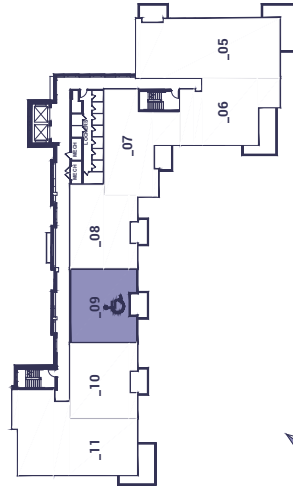

HEART ISLAND SUITE I

TYPICAL FLOORS 3 THROUGH 5

2 BEDROOM + 2 BATH
 SUITE AREA: 913 sq.ft.
 OUTDOOR AREA: 86 sq.ft.
 TOTAL AREA: 999 sq.ft.

Caraco
 DEVELOPMENT CORPORATION