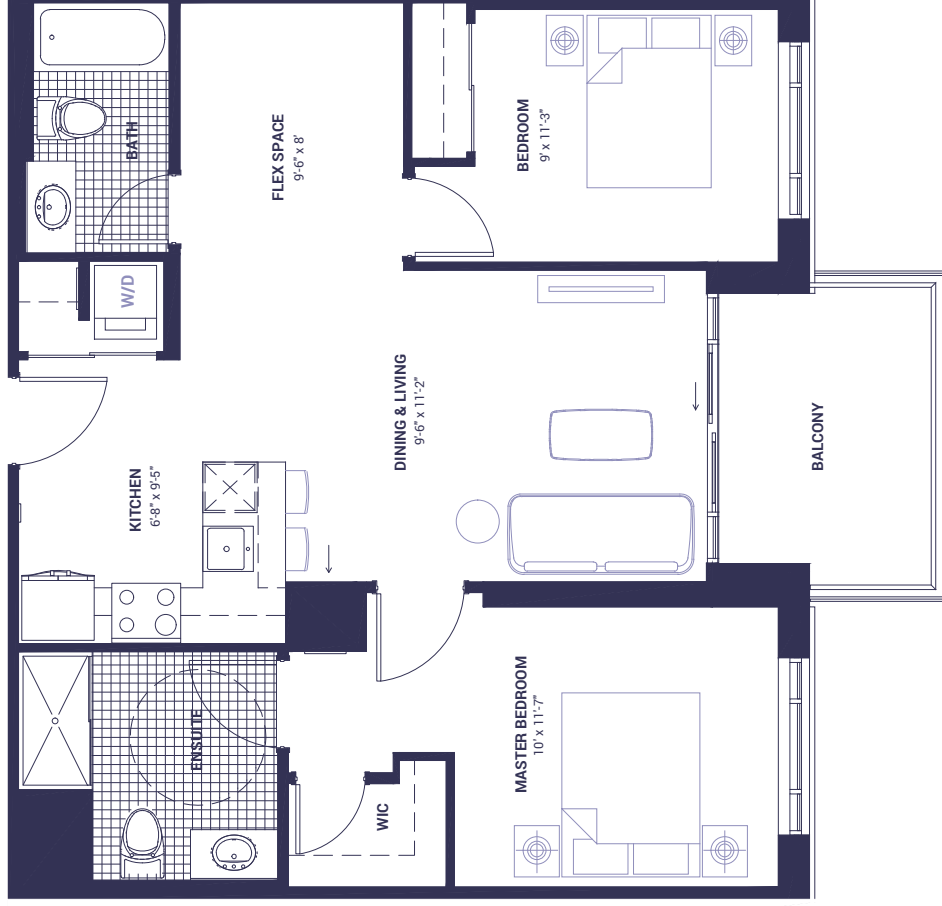

HEART ISLAND SUITE I

TYPICAL FLOORS 3 THROUGH 5

2 BEDROOM + 2 BATH
 SUITE AREA: 913 sq.ft.
 OUTDOOR AREA: 86 sq.ft.
 TOTAL AREA: 999 sq.ft.

Caraco
 DEVELOPMENT CORPORATION