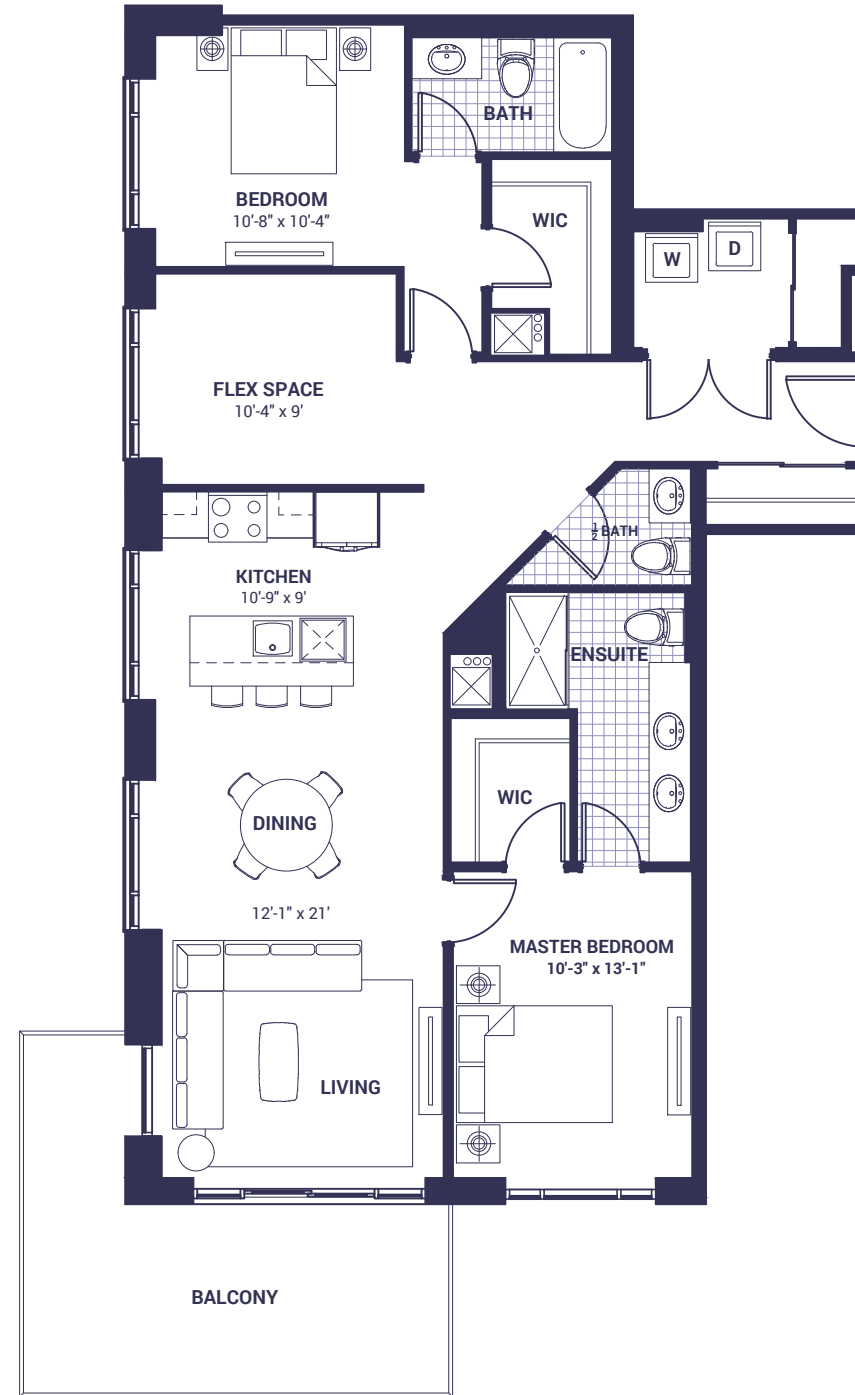

BEAURIVAGE ISLAND SUITE

2 BEDROOM + 2 1/2 BATH

SUITE AREA: 1320 sq.ft.

OUTDOOR AREA: 174 sq.ft.

TOTAL AREA: 1494 sq.ft.

Preliminary. The details shown are not final. This diagram is for marketing purposes only. The vendor has the right to modify any and all details, including but not limited to: specifications, details, layout, area. Rendering, area, plans and dimensions are approximate. Subject to errors and omissions excepted. December 21, 2017.